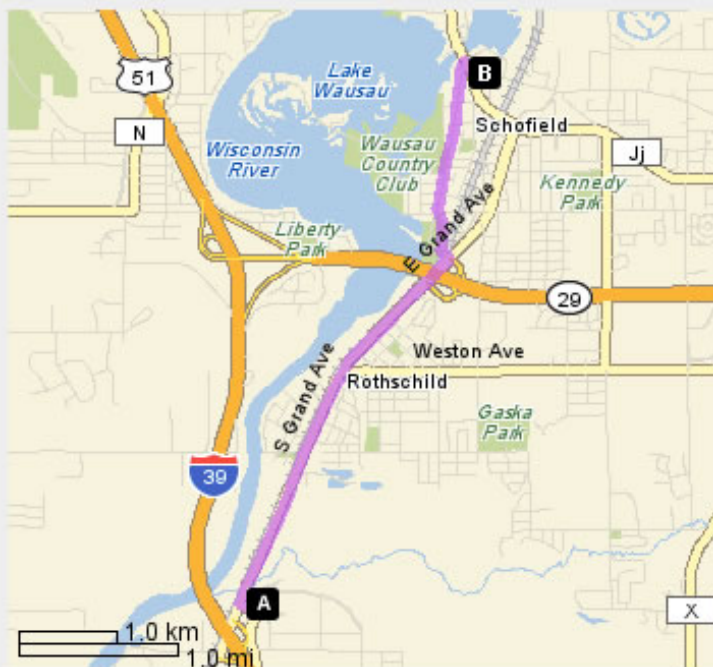

<b>Starting from:</b>	<b>A</b> 1100 Imperial Ave, Mosinee, WI 54455-7956		
<b>Arriving at:</b>	<b>B</b> 300 Ross Ave, Schofield, WI 54476-1868		
<b>Distance:</b>	4.2 miles	<b>Approximate Travel Time:</b>	9 mins

### Your Directions

1. Start at **1100 IMPERIAL AVE, MOSINEE** on Stoney Rivers Dr going toward Stoney Rivers Dr - go **< 0.1** mi
2. Bear **R** on Ramp - go **< 0.1** mi
3. Turn **R** on County Road **XX** - go **0.1** mi
4. Continue on Ramp - go **< 0.1** mi
5. Bear **R** on Old **US Hwy 51[US-51 Bus]** - go **0.8** mi
6. Continue to follow **US-51 Bus** - go **3.1** mi
7. Turn **R** on Ramp - go **< 0.1** mi
8. Turn **R** on Schofield Ave - go **< 0.1** mi
9. Bear **L** on Ross St - go **0.1** mi
10. Arrive at **300 ROSS AVE, SCHOFIELD**, on the **L**

### Your Full Route

### Your Destination

**Address:**  
300 Ross Ave  
Schofield, WI 54476-1868