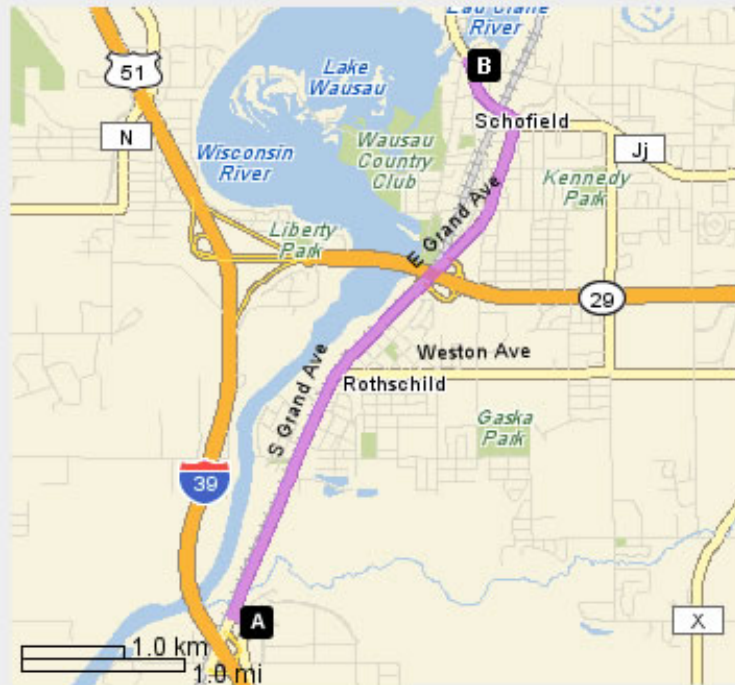

Holiday Inn

1000 Imperial Avenue
Mosinee, WI 54455
tel: (715) 355-1111
www.holidayinn.com

Starting from:	A 1000 Imperial Ave, Mosinee, WI 54455-7957		
Arriving at:	B 300 Ross Ave, Schofield, WI 54476-1868		
Distance:	4.3 miles	Approximate Travel Time:	8 mins

Your Directions

1. Start at **1000 IMPERIAL AVE, MOSINEE** - go **0.2 mi**
2. Turn **R** on **US-51-BUS** - go **4.0 mi**
3. Turn **R** on **ROSS AVE** - go **0.1 mi**
4. Arrive at **300 ROSS AVE, SCHOFIELD**, on the **L**

When using any driving directions or map, it's a good idea to do a reality check and make sure the road still exists, watch out for construction, and follow all traffic safety precautions. This is only to be used as an aid in planning.

Your Full Route

Your Destination

Address:
300 Ross Ave
Schofield, WI 54476-1868